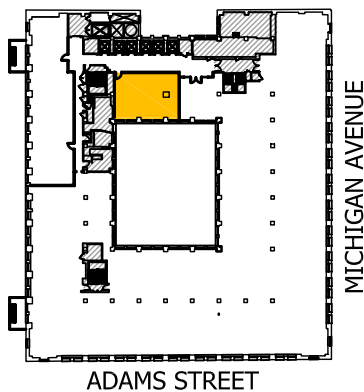

122 SOUTH MICHIGAN AVENUE - SUITE 1390

RENTABLE S.F.	1,170
---------------	-------

13TH FLOOR KEY PLAN

122

SOUTH MICHIGAN

U.S. Realty Management Co., LLC
312-922-3883