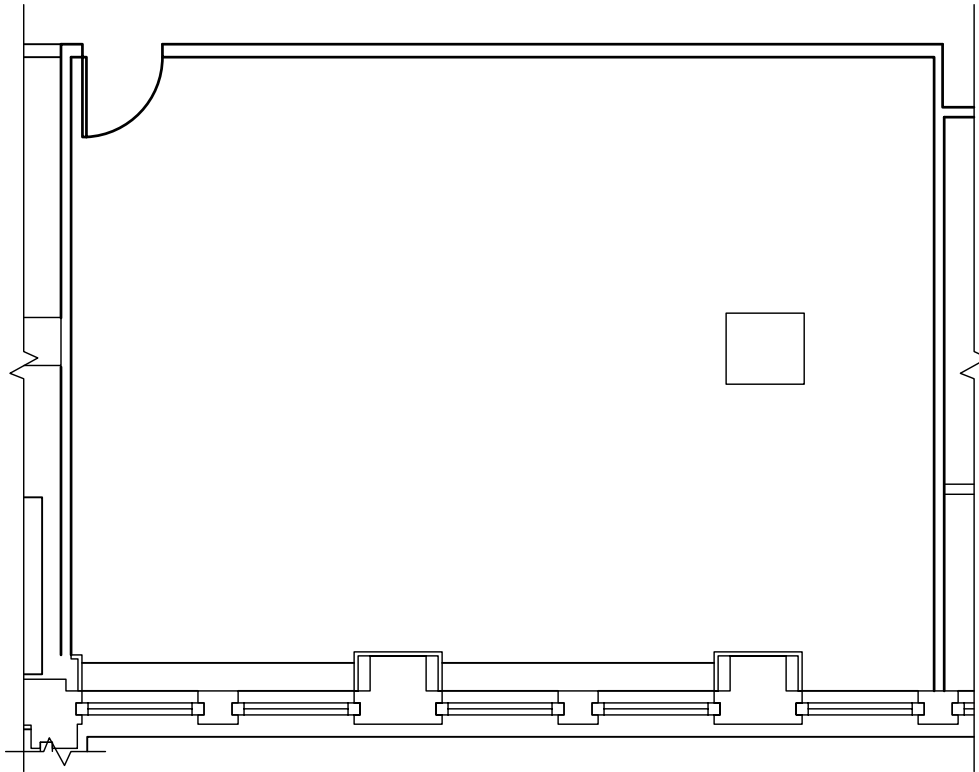

122 SOUTH MICHIGAN AVENUE - SUITE 1390

RENTABLE S.F.	1,170
---------------	-------

13TH FLOOR KEY PLAN

122

SOUTH MICHIGAN

U.S. Realty Management Co., LLC
312-922-3883