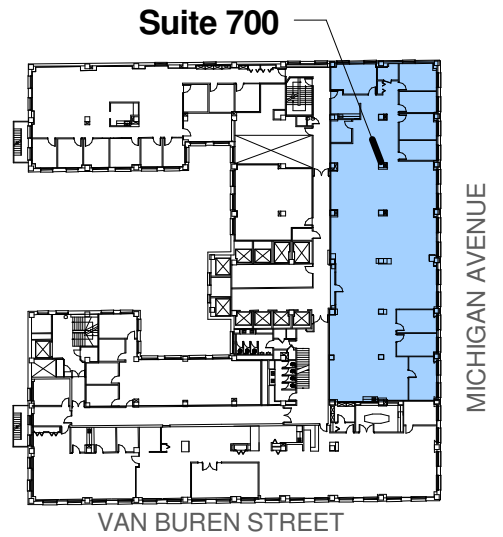

**Suite 700**  
8,131 SF

Suite 700

VAN BUREN STREET

MICHIGAN AVENUE

① Suite 700  
1" = 20'-0"

US Realty Management Co., Inc.