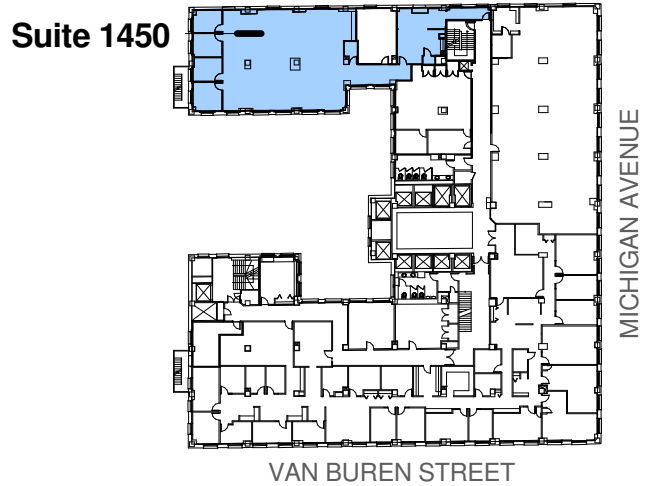

① Suite 1450
1" = 20'-0"

US Realty Management Co., Inc.

Suite 1450

332 South Michigan Avenue
Chicago, Illinois 60604

MERRIFIELD
ARCHITECTS, LTD.

ARCHITECTURE ■ PLANNING ■ DESIGN
800 BLACKHAWK LANE, RIVERWOODS, ILLINOIS 60015
T: 847-317-1500 • E: RLM@MERRIFIELDARCH.COM