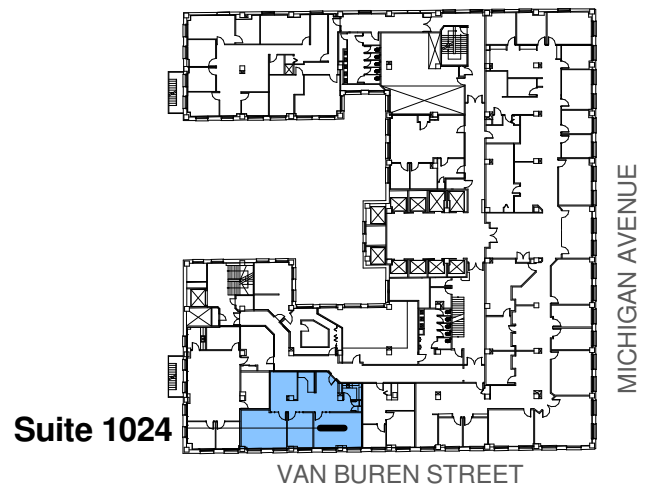

① Suite 1024
1/8" = 1'-0"

US Realty Management Co., Inc.

Suite 1024

332 South Michigan Avenue
Chicago, Illinois 60604

MERRIFIELD
ARCHITECTS, LTD.

ARCHITECTURE ■ PLANNING ■ DESIGN
800 BLACKHAWK LANE, RIVERWOODS, ILLINOIS 60015
T: 847-317-1500 • E: RLM@MERRIFIELDARCH.COM